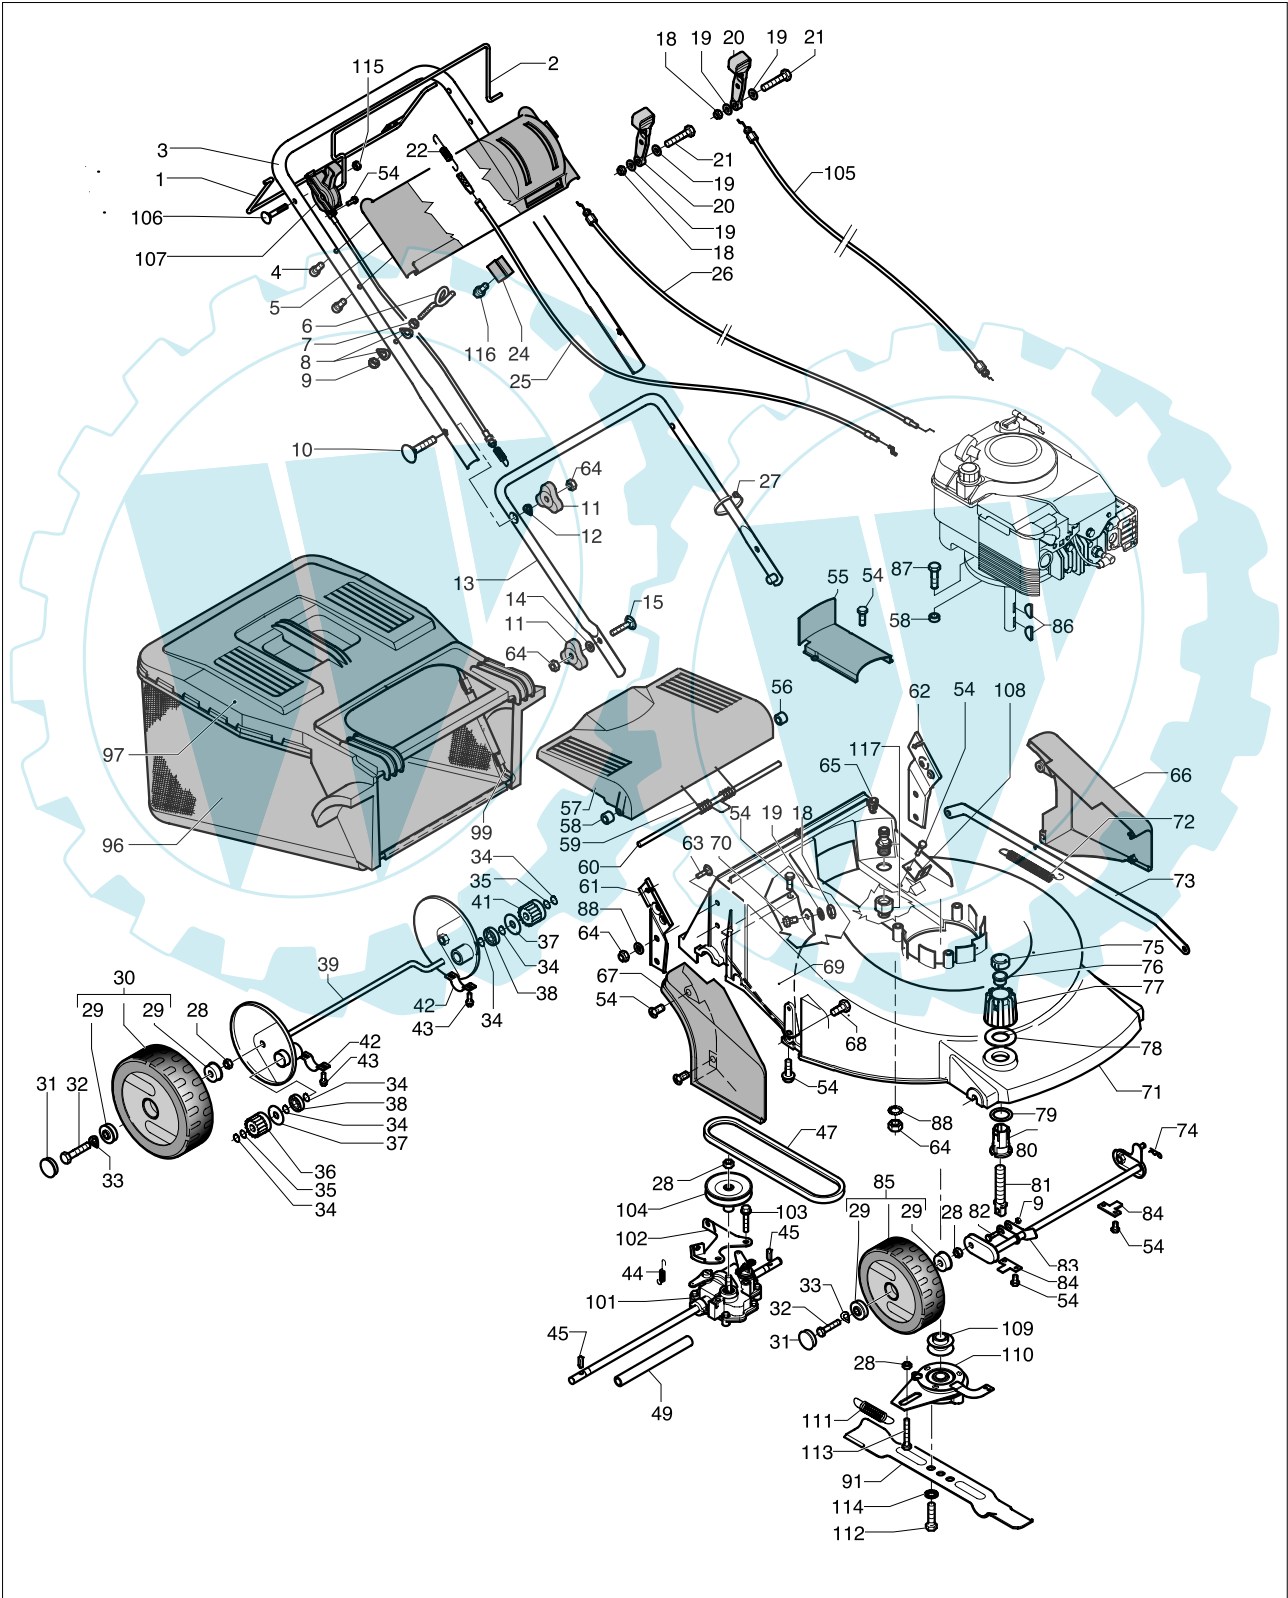

brand	MEP

date	FEB/03	SHEET 1/3

Model

MP 550 S3 BBC

Product number

953875923